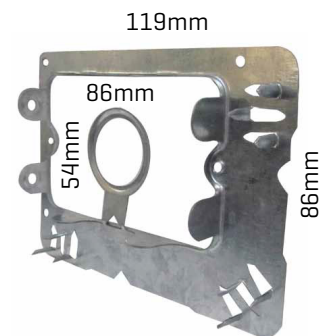

Universal Gang Nail Mounting Bracket 200 Pk

PB90