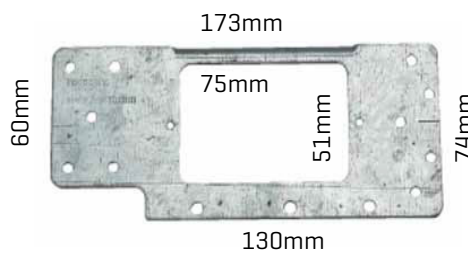

Right Angle Mounting Bracket 20PK

PB10

72mm H x 134mm W x 40mm D

Right Angle Mounting Bracket Large 25PK

PB20

90mm H x 153mm W x 66mm D

Square Render Mounting Bracket 20PK

PB30

152mm H x 152mm W

Square Render Mounting Bracket for Slim-Line 15PK

PB30S

152mm H x 152mm W

Stud Bracket - Vertical Pre-nailed (Power) 20 Pk

PB40

95mm H x 100mm W

Stud Bracket - Horizontal Pre-nailed 20 Pk

PB50

105mm H x 95mm W

Stud Bracket - Vertical Pre-nailed (Light) 20 Pk

PB60

126mm H x 85mm W x 20mm D

Square Render Mounting Bracket With Plastic Insert 25 Pk

PB70

150mm H x 150mm W