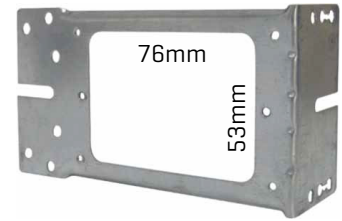

Plaster Brackets

All brackets are heavy duty material thickness

All brackets are hot dipped galvanised

Compatible with all leading brands of bakelite

C-Clip Mounting Bracket 100PK

PB00

48mm H x 118mm W x 14 D

Right Angle Mounting Bracket 20PK

PB10

72mm H x 134mm W x 40mm D

Right Angle Mounting Bracket Large 25PK

PB20

90mm H x 153mm W x 66mm D

Square Render Mounting Bracket 20PK

PB30

152mm H x 152mm W

Square Render Mounting Bracket for Slim-Line 15PK

PB30S

152mm H x 152mm W

Stud Bracket - Vertical Pre-nailed (Power) 20 Pk

PB40

95mm H x 100mm W

Stud Bracket - Horizontal Pre-nailed 20 Pk

PB50

105mm H x 95mm W

Stud Bracket - Vertical Pre-nailed (Light) 20 Pk

PB60

126mm H x 85mm W x 20mm D

Square Render Mounting Bracket With Plastic Insert 25 Pk

PB70

150mm H x 150mm W