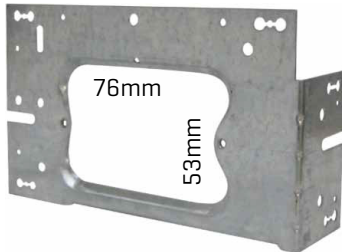

Plaster Brackets

All brackets are heavy duty material thickness

All brackets are hot dipped galvanised

Compatible with all leading brands of bakelite

C-Clip Mounting Bracket 100PK

PB00

48mm H x 118mm W x 14 D

Right Angle Mounting Bracket 20PK

PB10

72mm H x 134mm W x 40mm D

Right Angle Mounting Bracket Large 25PK

PB20

90mm H x 153mm W x 66mm D

Square Render Mounting Bracket 20PK

PB30

152mm H x 152mm W

Square Render Mounting Bracket for Slim-Line 15PK

PB30S

152mm H x 152mm W

Stud Bracket - Vertical Pre-nailed (Power) 20 Pk

PB40

95mm H x 100mm W

Stud Bracket - Horizontal Pre-nailed 20 Pk

PB50

105mm H x 95mm W

Stud Bracket - Vertical Pre-nailed (Light) 20 Pk

PB60

126mm H x 85mm W x 20mm D

Square Render Mounting Bracket With Plastic Insert 25 Pk

PB70

150mm H x 150mm W