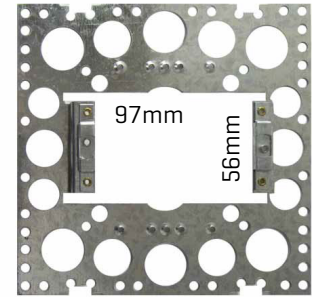

Plaster Brackets

All brackets are heavy duty material thickness

All brackets are hot dipped galvanised

Compatible with all leading brands of bakelite

C-Clip Mounting Bracket 100PK

PB00

48mm H x 118mm W x 14 D

Right Angle Mounting Bracket 20PK

PB10

72mm H x 134mm W x 40mm D

Right Angle Mounting Bracket Large 25PK

PB20

90mm H x 153mm W x 66mm D

Square Render Mounting Bracket 20PK

PB30

152mm H x 152mm W

Square Render Mounting Bracket for Slim-Line 15PK

PB30S

152mm H x 152mm W

Stud Bracket - Vertical Pre-nailed (Power) 20 Pk

PB40

95mm H x 100mm W

Stud Bracket - Horizontal Pre-nailed 20 Pk

PB50

105mm H x 95mm W

Stud Bracket - Vertical Pre-nailed (Light) 20 Pk

PB60

126mm H x 85mm W x 20mm D

Square Render Mounting Bracket With Plastic Insert 25 Pk

PB70

150mm H x 150mm W