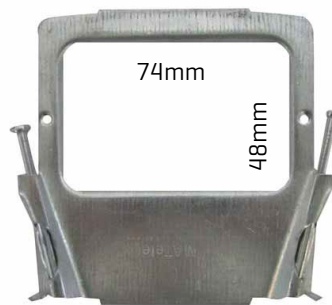

Right Angle Mounting Bracket 20PK

PB10

72mm H x 134mm W x 40mm D

Right Angle Mounting Bracket Large 25PK

PB20

90mm H x 153mm W x 66mm D

Square Render Mounting Bracket 20PK

PB30

152mm H x 152mm W

Square Render Mounting Bracket for Slim-Line 15PK

PB30S

152mm H x 152mm W

Stud Bracket - Vertical Pre-nailed (Power) 20 Pk

PB40

95mm H x 100mm W

Stud Bracket - Horizontal Pre-nailed 20 Pk

PB50

105mm H x 95mm W

Stud Bracket - Vertical Pre-nailed (Light) 20 Pk

PB60

126mm H x 85mm W x 20mm D

Square Render Mounting Bracket With Plastic Insert 25 Pk

PB70

150mm H x 150mm W