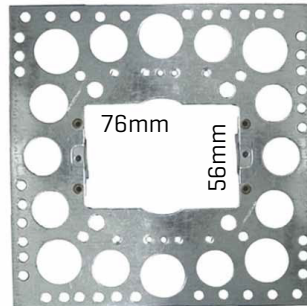

Plaster Brackets

All brackets are heavy duty material thickness

All brackets are hot dipped galvanised

Compatible with all leading brands of bakelite

C-Clip Mounting Bracket 100PK

PB00

48mm H x 118mm W x 14 D

Right Angle Mounting Bracket 20PK

PB10

72mm H x 134mm W x 40mm D

Right Angle Mounting Bracket Large 25PK

PB20

90mm H x 153mm W x 66mm D

Square Render Mounting Bracket 20PK

PB30

152mm H x 152mm W

Square Render Mounting Bracket for Slim-Line 15PK

PB30S

152mm H x 152mm W

Stud Bracket - Vertical Pre-nailed (Power) 20 Pk

PB40

95mm H x 100mm W

Stud Bracket - Horizontal Pre-nailed 20 Pk

PB50

105mm H x 95mm W

Stud Bracket - Vertical Pre-nailed (Light) 20 Pk

PB60

126mm H x 85mm W x 20mm D

Square Render Mounting Bracket With Plastic Insert 25 Pk

PB70

150mm H x 150mm W